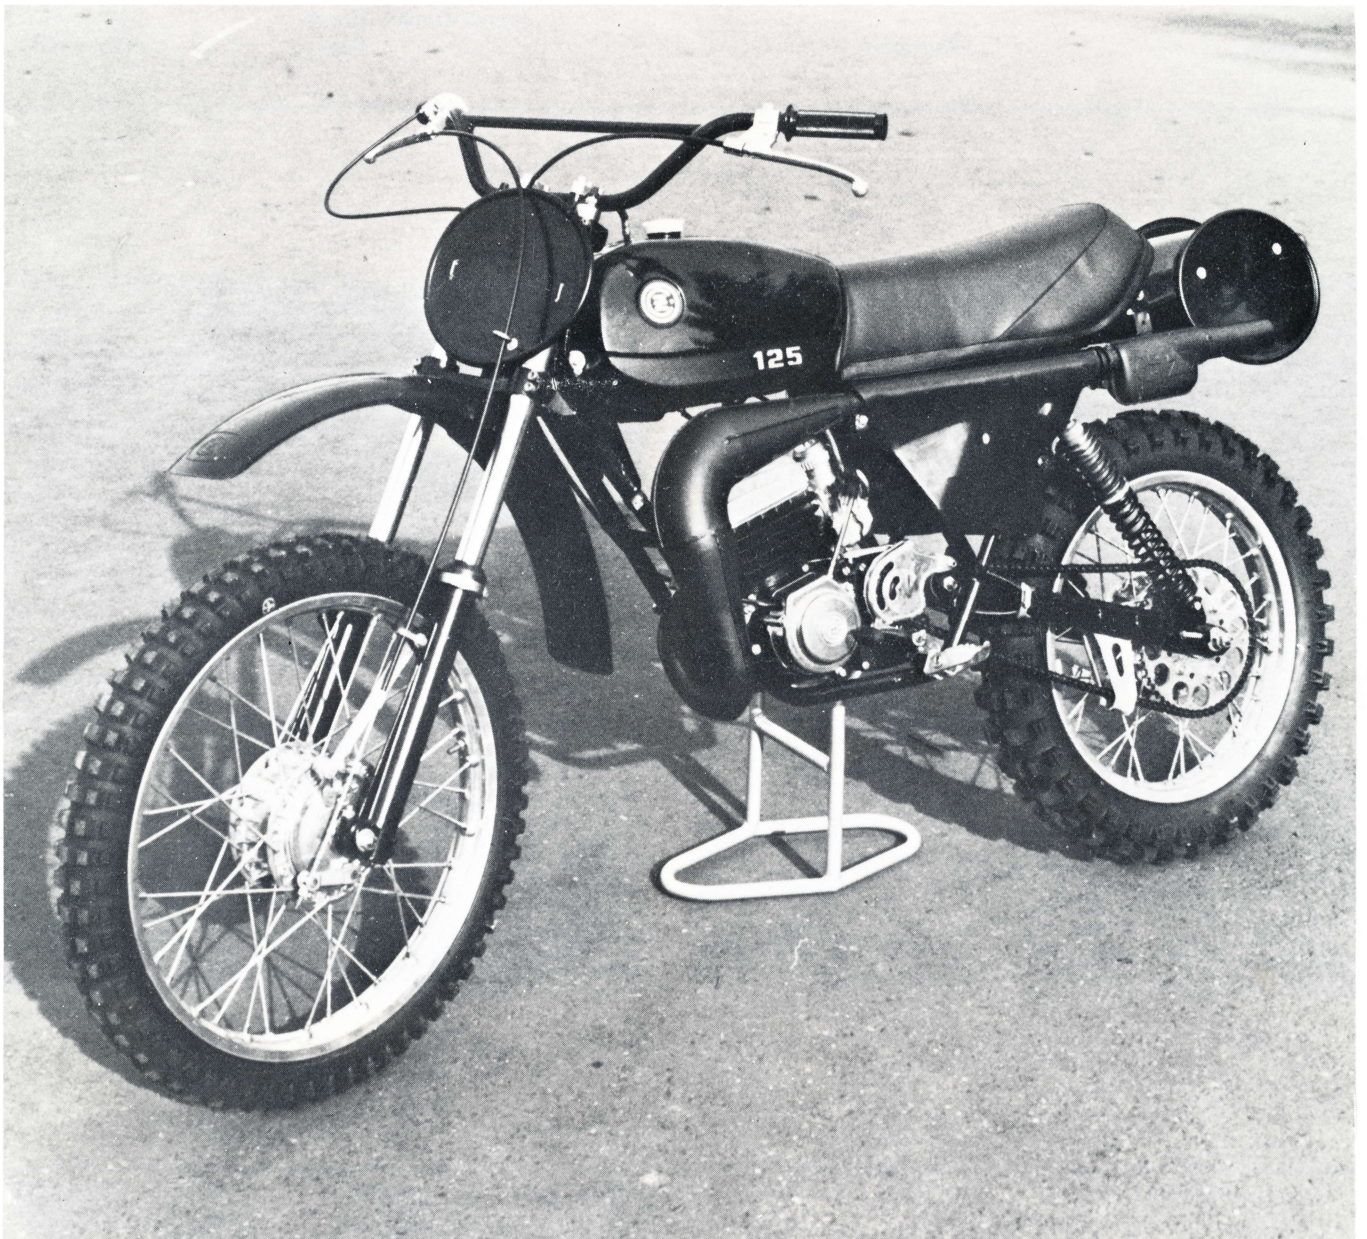

## CZ 125 Motocross

## Model 511

Engine Type	2-stroke, central exhaust port	Double Cradle Frame	
Number of Cylinders	1	Front Forks with a Front Mounted Axle	
Swept Volume (cc)	123.5	Overall Length (mm/ins)	2120 (83.5)
Bore/Stroke (mm)	55/52	Overall Width (mm/ins)	840 (33)
Maximum Horsepower	26/9450 rpm	Seat Height (mm/ins)	850 (33.5)
Compression Ratio	14:1	Nett Weight (kgs/lbs)	85 (187)
Gearbox Speeds	6	Brakes, Front/Rear Dia (mm/ins)	135 (5.3)
Carburettor	Jikov 2934 CD	Tyres Barum Front	275 x 21
Ignition	Motoplát	Rear	425 x 18