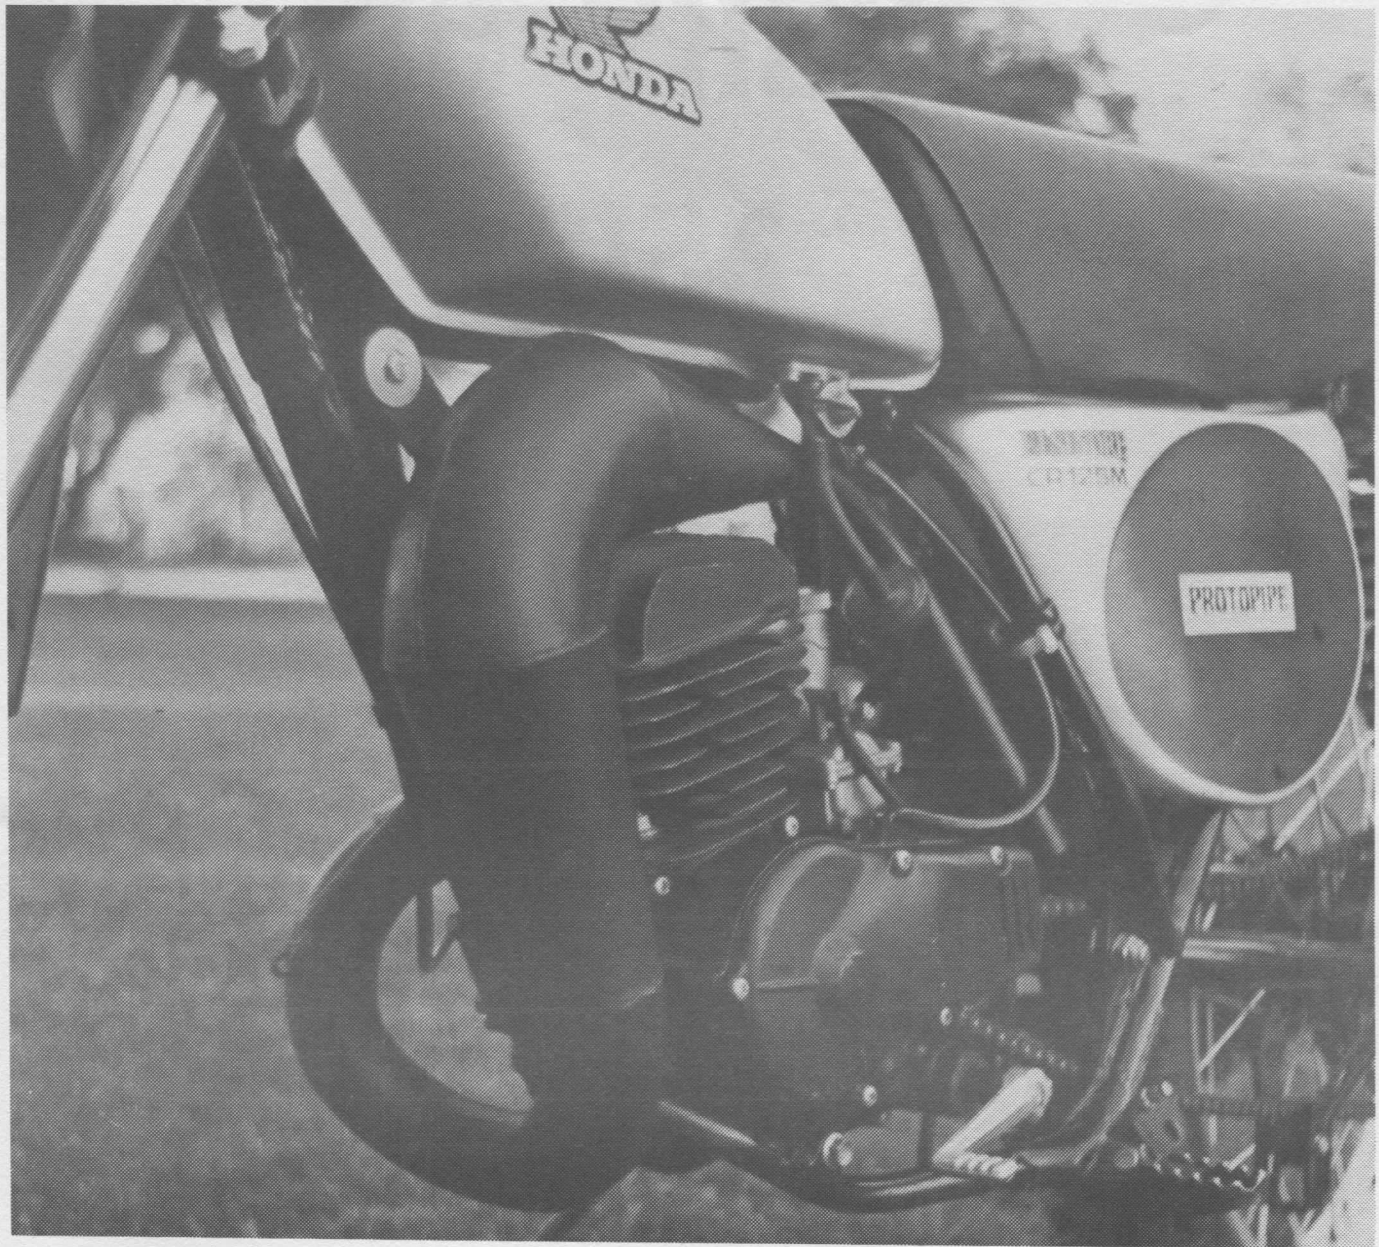

- * All new factory style high pipe
- * Press formed tapered head pipe and center section for fantastic power, the only high pipe that really works
- * Integral silencer, quieter than stock
- * Over six months in development
- * Bolts right on, no welding or drilling required
- * Totally out of rider's way