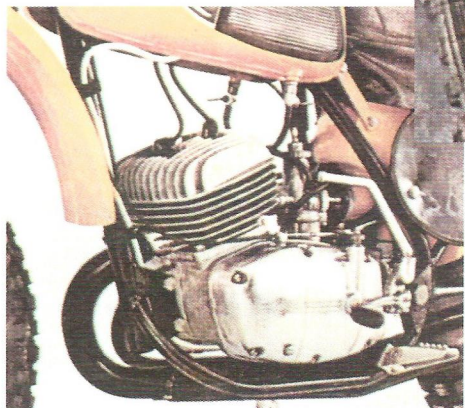

get serious, get JAWA·CZ

TYPE 984-3

125 MOTOCROSS

Engine single
cylinder,
2-stroke
HP/rpm SAE 21 DIN 19 @ 7800 rpm
Compression ratio .. 10.5: 1
Bore/stroke 55mm x 52mm
Transmission 5 speed
Clutch multi-disc, wet
Starter Kick
Brake, front internal
expanding
Brake, rear internal
expanding
Tire, front 2.75 x 21"
Tire, rear 4.00 x 18"
Suspension, front .. Telescopic
Suspension, rear ... Swinging arm
Length 81"
Width 33.9"
Seat Height 32"
Wheel Base 54.5"
Road Clearance 7"
Dry Weight 208 lbs.
Fuel Capacity 2.2 gal.
Colors Yellow
Warranty, 1 month/4 races