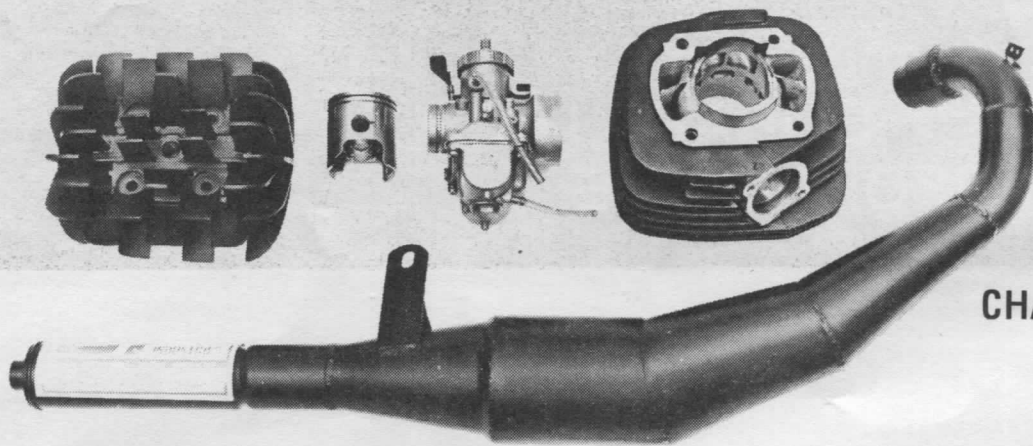

# CH

Stands For  
QUALITY • DURABILITY •  
PERFORMANCE

**CH MINI CR 100 RACE BIKE**

**DISTRIBUTED NATIONALLY THROUGH**

MIDWEST CH INDUSTRIES  
1890 TELEGRAPH RD.  
DEERFIELD, ILL. 60015  
312-945-3016

# CH

Performance Products

7633 Winnetka • Canoga Park  
(213) 998-7250

**CHAMPIONSHIP KIT**

**CUSTOM PORTING  
BOOST PORTING**

**RADIAL**

**PORKY**

**17 FIN**

**520 CHAIN KIT**

**AIR FORK CAPS**

**ROD KIT**

**DOWNPIPES  
UP-PIPES - HONDA  
YAM, RM,  
HONDA CR 125  
ELSINORE PIPES**